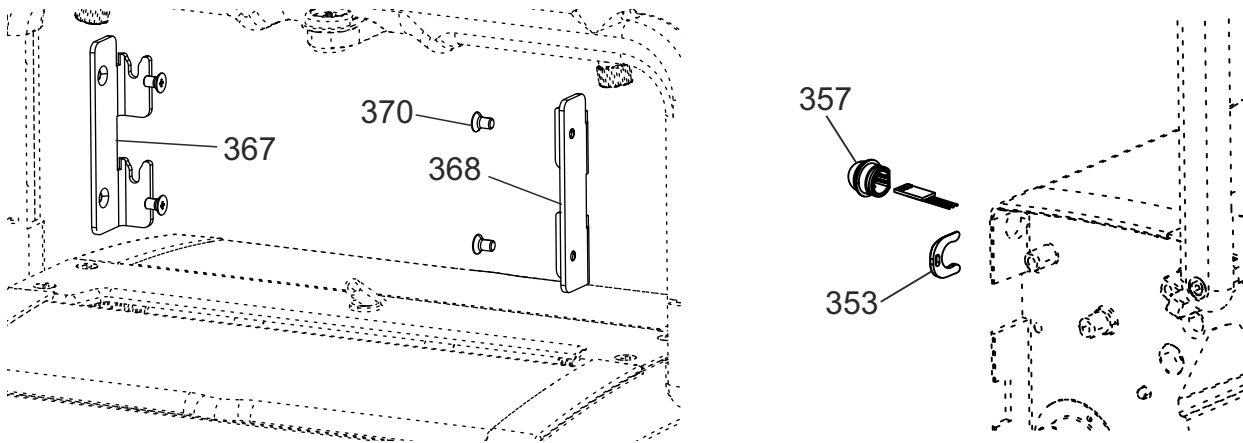

Battery Group