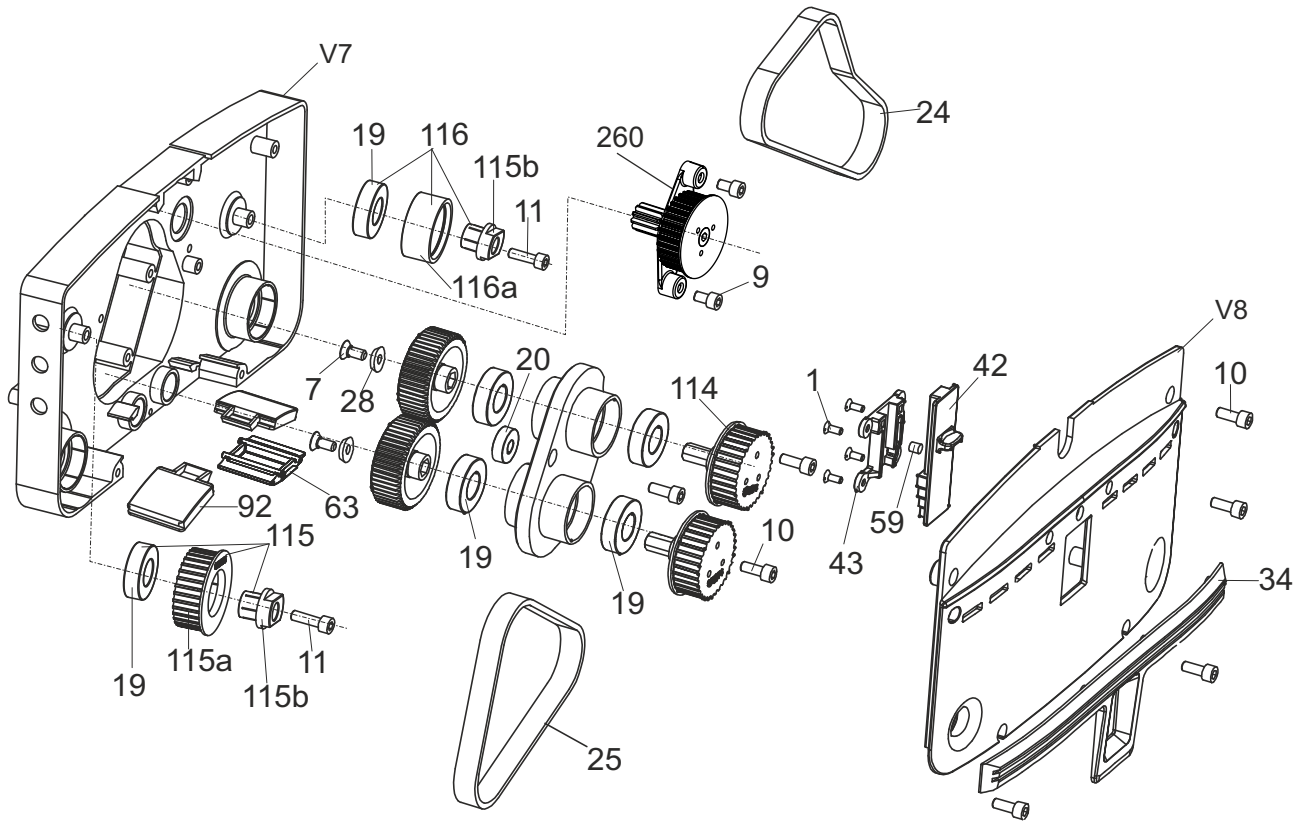

Spare Parts List

MW340/PUMP/BATTERY
Series C

03-8320-0000
Issue : 4

Housing-Drive Side

NOTE: Item no 9 is not included in assy 260.

SL.NO	PART NO	DESCRIPTION	SIZE	QTY
1	90-0258-0000	CSK SCREW	M4x10	4
2	90-0001-0000	CRPH SCREW	M3x6	6
7	90-0143-0000	CSK SCREW	M6x14	2
9	90-0293-0000	ALLEN SCREW	M6x10	2
10	90-0144-0000	ALLEN SCREW	M6x16	7
11	90-0005-0000	ALLEN SCREW	M6x20	2
19	02-3847-0000	BEARING	6003 2RS	8
20	90-0598-0000	BUSH SHAFT MOTOR		1
24	90-0011-0000	BELT	500 5 M	1
25	90-0012-0000	BELT	425 5 M	1
28	90-0152-0000	WASHER		2
32	90-0154-0000	BUMPER - FRONT		1
34	90-0156-0000	BUMPER - COVER		1
42	90-0024-0000	BRUSH SLIDER		1
43	90-0025-0000	SLIDER HOUSING		1
46	90-0027-0000	SEAL		2
59	90-0035-0000	PIN		1
62	90-0176-0000	O' RING		2
63	90-0040-0000	SHIELD		1
77	90-0020-0000	CAP		2
92	90-0267-0000	SHIELD		2
93	90-0294-0000	ROLLER		2
111	90-0061-0000	BRUSH SPROCKET		2
114	90-0063-0000	GEAR SPROCKET		2
115	90-0065-0000	IDLER ASSY		1
115a	90-0169-0000	SPROCKET		1
115b	90-0161-0000	HUB		2
116	90-0197-0000	IDLER ASSY		1
116a	90-0166-0000	SLEEVE		1
212	90-0392-0000	STUB AXLE		1
260	90-0499-0000	DRUM PINION ASSY		1
311	90-0651-0000	HOUSING ASSY - GEAR SUPPORT		1
395	90-0650-0000	GEAR - LH & RH NEW - KIT		1
V7	90-0583-0000	HOUSING ASSY TVX		1
V8	90-0126-0000	COVER HOUSING ASSY - TVX		1