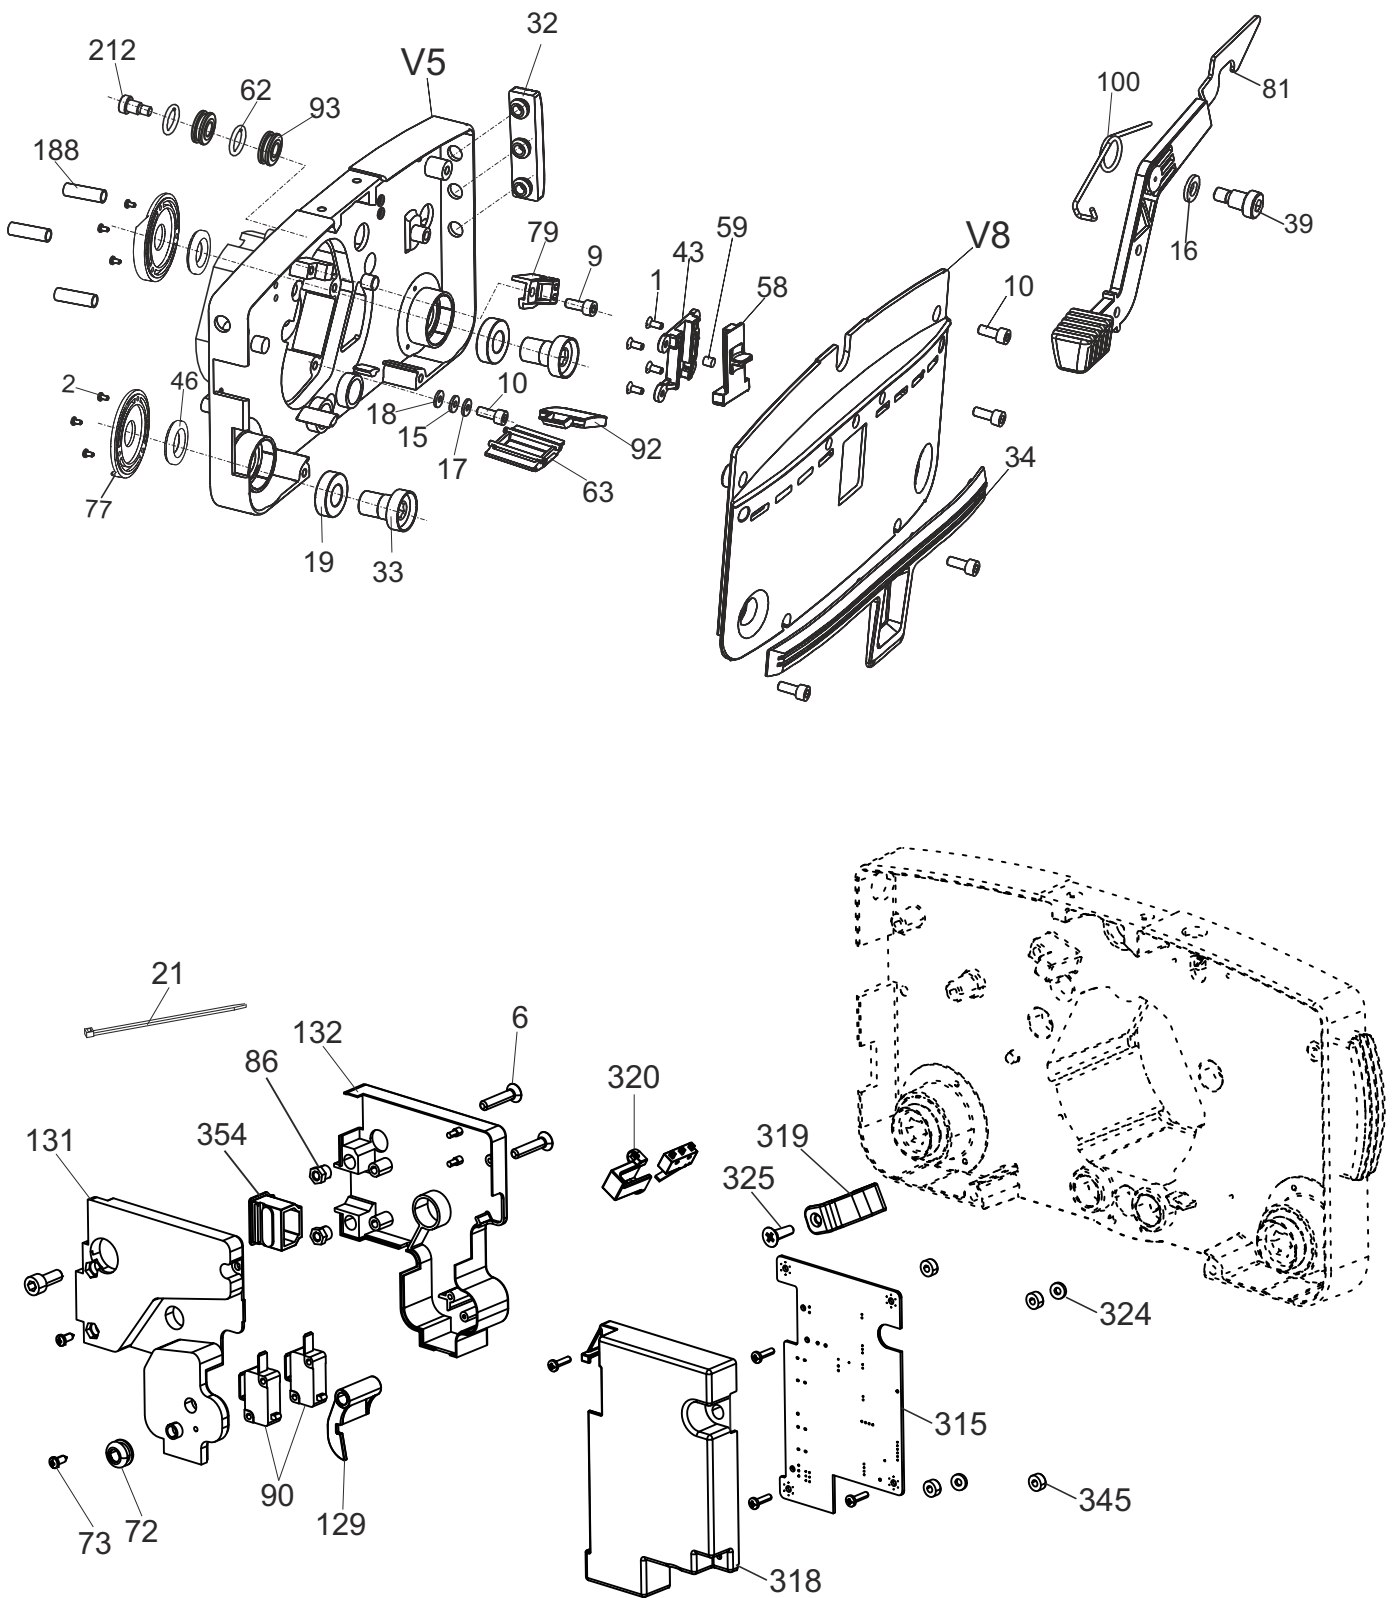

Housing-Idle Side

SL.NO	PART NO	DESCRIPTION	SIZE	QTY
1	90-0258-0000	CSK SCREW	M4x10	4
2	90-0001-0000	CRPH SCREW	M3x6	6
6	90-0261-0000	CSK SCREW	M5x25	2
9	90-0293-0000	ALLEN SCREW	M6x10	1
10	90-0144-0000	ALLEN SCREW	M6x16	5
15	90-0147-0000	WASHER	6.4x12x1.6	1
16	90-0395-0000	WASHER	9x17x1.6	1
17	90-0298-0000	SPRING WASHER	M6	1
18	90-0148-0000	TOOTHED WASHER	M6	1
19	02-3847-0000	BEARING	6003 2RS	2
21	90-0149-0000	WIRE TIE		3
32	90-0154-0000	BUMPER - FRONT		1
33	90-0155-0000	BUSH		2
34	90-0156-0000	BUMPER - COVER		1
39	90-0123-0000	STUB AXLE		1
43	90-0025-0000	SLIDER HOUSING		1
46	90-0027-0000	SEAL		2
58	90-0033-0000	TRANSPORT SLIDER		1
59	90-0035-0000	PIN		1
62	90-0176-0000	O' RING		2
63	90-0040-0000	SHIELD		1
72	90-0045-0000	GROMMET		2
73	90-0183-0000	SELF TAPPING SCREW		2
77	90-0020-0000	CAP		2
79	90-0188-0000	STOPPER		1
81	90-0259-0000	PEDAL		1
86	90-0297-0000	NUT		2
90	90-0283-0000	SWITCH		2
92	90-0267-0000	SHIELD		1
93	90-0294-0000	ROLLER		2
100	90-0260-0000	SPRING-PEDAL		1
129	90-0265-0000	LEVER SWITCH ACT		1
131	90-0527-0000	INSULATION TOP		1
132	90-0528-0000	INSULATION BOTTOM		1
188	90-0397-0000	SLEEVE TIE ROD		3
212	90-0392-0000	STUB AXLE		1
315	90-0529-0000	R22 PCB ASSY		1
318	90-0531-0000	COVER PCB		1
319	90-0532-0000	CLAMP CABLE DC		1
320	90-0533-0000	HOUSING SWITCH DM		1
324	90-0537-0000	WASHER	3.5X8.0X1.0	2
V5	90-0557-0000	IDLE HOUSING ASSY COMPLETE DC		1
V8	90-0126-0000	COVER ASSY COMPLETE DC		1