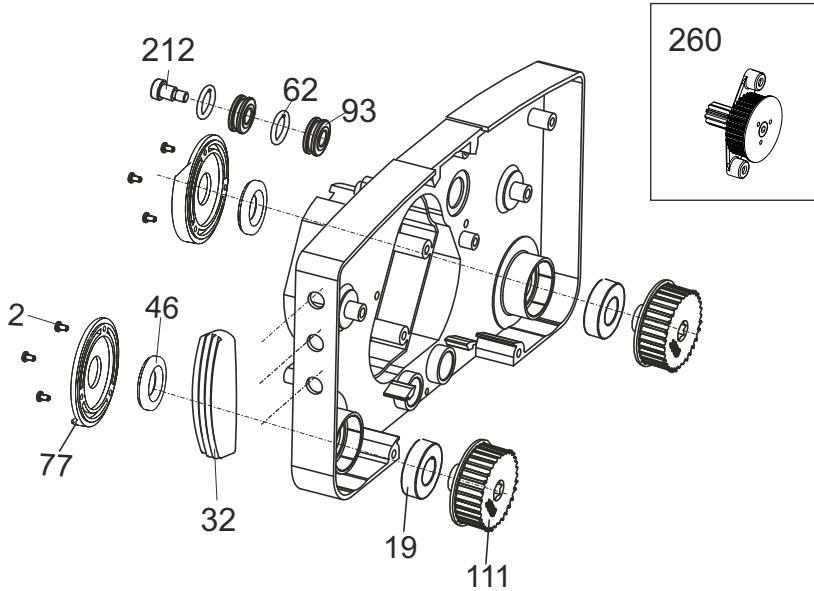

Spare Parts List

MW340/PUMP/BATTERY
Series C

03-8320-0000
Issue : 4

Housing-Drive Side

NOTE: Item no 9 is not included in assy 260.

SL.NO	PART NO	DESCRIPTION	SIZE	QTY
1	90-0258-0000	CSK SCREW	M4x10	4
2	90-0001-0000	CRPH SCREW	M3x6	6
7	90-0143-0000	CSK SCREW	M6x14	2
9	90-0293-0000	ALLEN SCREW	M6x10	2
10	90-0144-0000	ALLEN SCREW	M6x16	7
11	90-0005-0000	ALLEN SCREW	M6x20	2
19	02-3847-0000	BEARING	6003 2RS	8
20	90-0598-0000	BUSH SHAFT MOTOR		1
24	90-0011-0000	BELT	500 5 M	1
25	90-0012-0000	BELT	425 5 M	1
28	90-0152-0000	WASHER		2
32	90-0154-0000	BUMPER - FRONT		1
34	90-0156-0000	BUMPER - COVER		1
42	90-0024-0000	BRUSH SLIDER		1
43	90-0025-0000	SLIDER HOUSING		1
46	90-0027-0000	SEAL		2
59	90-0035-0000	PIN		1
62	90-0176-0000	O' RING		2
63	90-0040-0000	SHIELD		1
77	90-0020-0000	CAP		2
92	90-0267-0000	SHIELD		2
93	90-0294-0000	ROLLER		2
111	90-0061-0000	BRUSH SPROCKET		2
114	90-0063-0000	GEAR SPROCKET		2
115	90-0065-0000	IDLER ASSY		1
115a	90-0169-0000	SPROCKET		1
115b	90-0161-0000	HUB		2
116	90-0197-0000	IDLER ASSY		1
116a	90-0166-0000	SLEEVE		1
212	90-0392-0000	STUB AXLE		1
260	90-0499-0000	DRUM PINION ASSY		1
311	90-0651-0000	HOUSING ASSY - GEAR SUPPORT		1
395	90-0650-0000	GEAR - LH & RH NEW - KIT		1
V7	90-0583-0000	HOUSING ASSY TVX		1
V8	90-0126-0000	COVER HOUSING ASSY - TVX		1