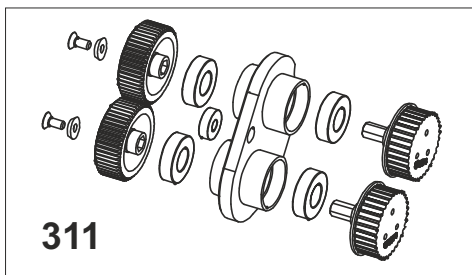

Spare Parts List

MW340/PUMP/BATTERY
Series C

03-8320-0000
Issue : 4

Housing-Drive Side

NOTE: Item no 9 is not included in assy 260.

SL.NO	PART NO	DESCRIPTION	SIZE	QTY
1	90-0258-0000	CSK SCREW	M4x10	4
2	90-0001-0000	CRPH SCREW	M3x6	6
7	90-0143-0000	CSK SCREW	M6x14	2
9	90-0293-0000	ALLEN SCREW	M6x10	2
10	90-0144-0000	ALLEN SCREW	M6x16	7
11	90-0005-0000	ALLEN SCREW	M6x20	2
19	02-3847-0000	BEARING	6003 2RS	8
20	90-0598-0000	BUSH SHAFT MOTOR		1
24	90-0011-0000	BELT	500 5 M	1
25	90-0012-0000	BELT	425 5 M	1
28	90-0152-0000	WASHER		2
32	90-0154-0000	BUMPER - FRONT		1
34	90-0156-0000	BUMPER - COVER		1
42	90-0024-0000	BRUSH SLIDER		1
43	90-0025-0000	SLIDER HOUSING		1
46	90-0027-0000	SEAL		2
59	90-0035-0000	PIN		1
62	90-0176-0000	O' RING		2
63	90-0040-0000	SHIELD		1
77	90-0020-0000	CAP		2
92	90-0267-0000	SHIELD		2
93	90-0294-0000	ROLLER		2
111	90-0061-0000	BRUSH SPROCKET		2
114	90-0063-0000	GEAR SPROCKET		2
115	90-0065-0000	IDLER ASSY		1
115a	90-0169-0000	SPROCKET		1
115b	90-0161-0000	HUB		2
116	90-0197-0000	IDLER ASSY		1
116a	90-0166-0000	SLEEVE		1
212	90-0392-0000	STUB AXLE		1
260	90-0499-0000	DRUM PINION ASSY		1
311	90-0651-0000	HOUSING ASSY - GEAR SUPPORT		1
395	90-0650-0000	GEAR - LH & RH NEW - KIT		1
V7	90-0583-0000	HOUSING ASSY TVX		1
V8	90-0126-0000	COVER HOUSING ASSY - TVX		1