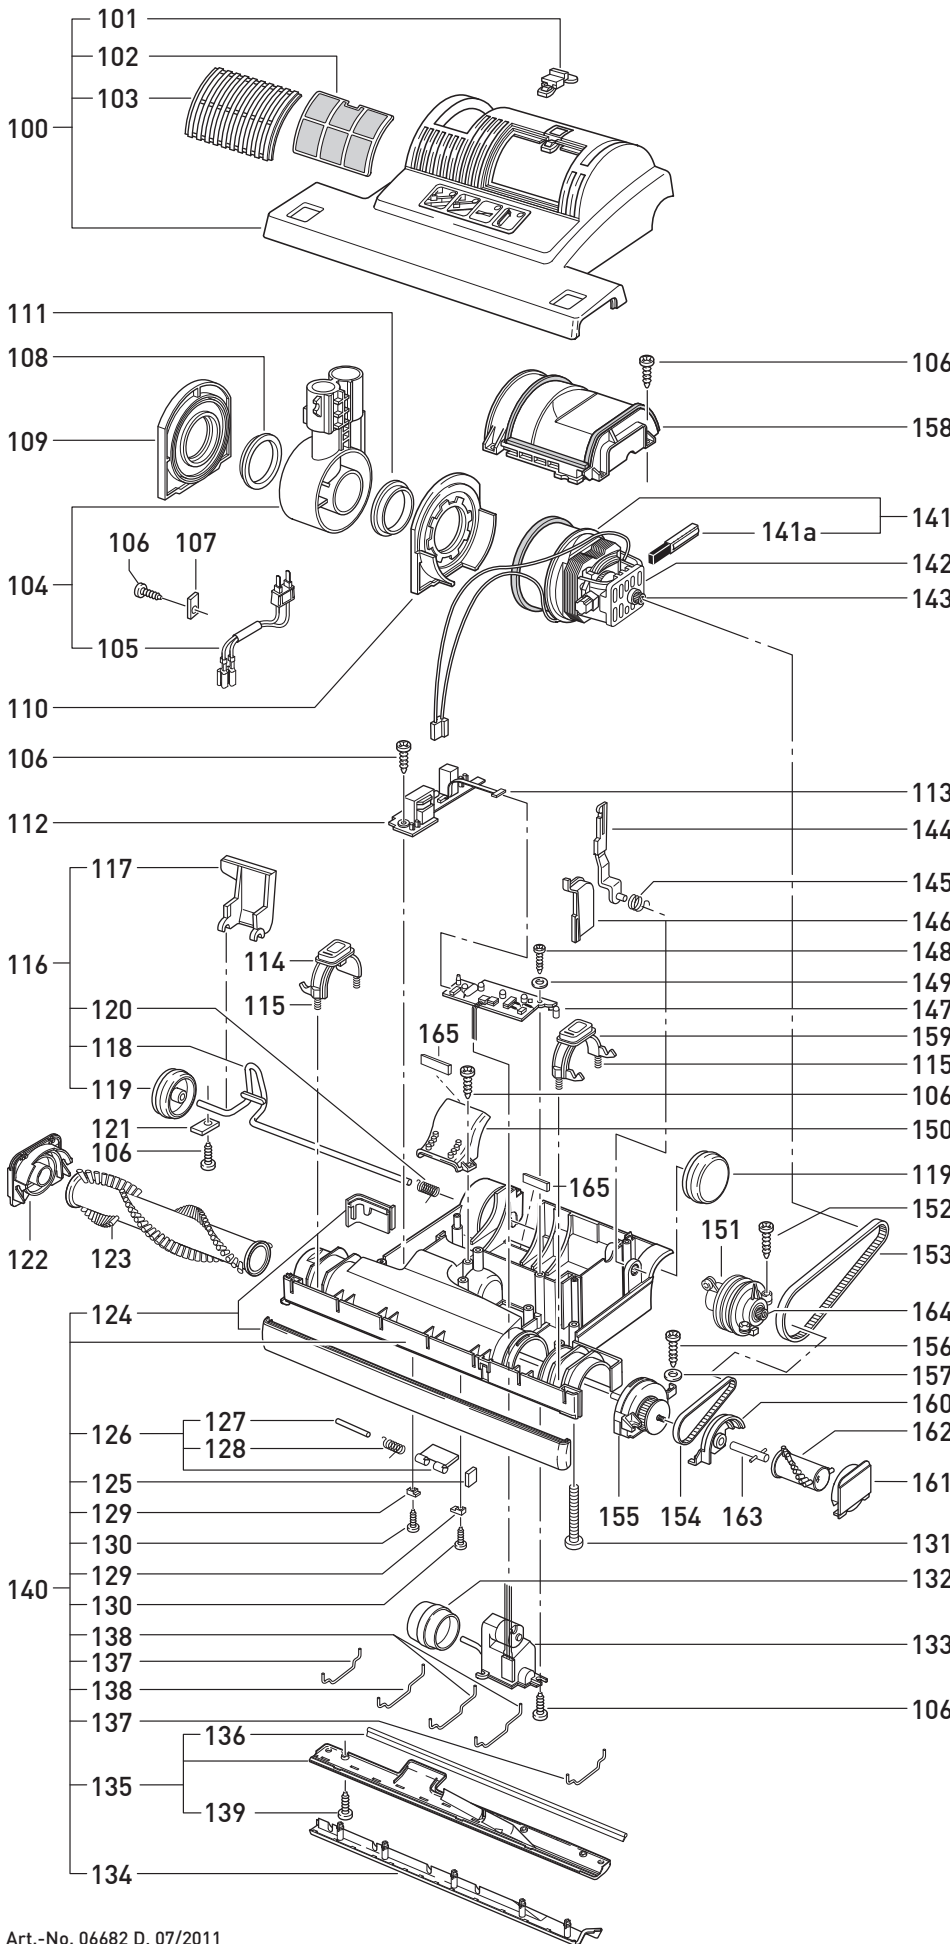

This information intended for Europe
(230 V / 240 V) only
and does not apply to North America !

SEBO AUTOMATIC XP 3

Pos.	Art.-No.	Description (ENG)
100	5493 SE	Power head cover, compl. dark-grey
100	5475 SE	Power head cover, cpl. green
100	5498 SE	Power head cover, cpl. blue
101	5008 bl	Exhaust filter catch, blue
101	5008 dg	Exhaust filter catch, dark-grey
101	5008 tk	Exhaust filter catch, green
102	5143	Exhaust filter
103	5007 bl	Exhaust filter cover, blue
103	5007 dg	Exhaust filter cover, dark-grey
103	5007 tk	Exhaust filter cover, green
104	5729 hg	Swivel neck assembly, cpl.
105	5176	Male contact holder, cpl.
106	0102 ER	Screw F 3,9x13
107	2494	Cable clamp
108	5101	Swivel neck bearing r.h.
109	5178	Swivel neck support r.h.
110	5728	Swivel neck support l.h.
111	5717	Swivel neck bearing l.h.
112	5193 ER	PCB 12V power supply
113	5205	Ribbon cable
114	5102 bl	Brush roller release, blue
114	5102 dg	Brush roller release, dark-grey
114	5102 tk	Brush roller release, green
115	5103	Spring 0,6x5x22
116	5051 hg	Axle assembly cpl.
117	5059 or	Foot pedal
118	5053	Axle
119	5819 hg	Wheel, cpl.
120	2010	Axle spring
121	2014 ER	Axle clamp, 10 pcs.
122	5031 hg	Bearing block r.h.dk/light-grey
122	5031 tk	Bearing block r.h., green
122	5288 bl	Brush cover compl. blue
123	5276 ER	Brush roller set XP 3
124	5231 hg	Bumper, set
125	5155 hg	Rubbing plate
126	5172 OR	Access door cpl.
127	5303	Access door axle
128	5304	Access door spring
129	5154 hg	Hinge
130	0100 ER	Screw C 2,9x9,5
131	0176 ER	Screw AM 4x30
132	5174 hg	Pile adjustment wheel, cpl.
133	5060 ER	Servo motor with gear box, cpl.
134	5415 hg	Front bottom plate, cpl.
135	5416 hg	Rear bottom plate, cpl.
136	5400-3	Sealing strip
137	5401	Wire tie
138	5402	Wire tie
139	0197 ER	Screw M4x12 Z1
140	5322 hg	Chassis X 3/XP 3, compl.
141	5470	Vacuum motor 230V/1000W
141a	05118 S	Carbon brush set
142	5100	Rubber mounting
143	5462	Motor pulley 2MR
144	5129	Support lever
145	5107-1	Support spring
146	5112 sw	Motor pulley cover
147	5740 ER	Computer controller
148	0107 ER	Screw C 2,9x13
149	0143 ER	Washer 3,2 DIN 125
150	5173 sw	Suction duct access cover
151	5465	Sensor, (with red ring) cpl.
152	0104 ER	Screw C 3,9x25
153	5463	Belt 2MR-310-6
154	5110	Belt 219 3M HTDII-6
155	5767 hg	Bearing block l.h., cpl.
156	0103 ER	Screw C 3,9x16
157	0141 ER	Locking washer TN 451003
158	5018 UL	Motor cover compl.
159	5239 bl	Brush roller release, blue
159	5239 dg	Brush roller release, dark-grey
159	5239 tk	Brush roller release, green
160	5244 hg	Seal bearing
161	5249 dg	Brush cover compl., dark-grey
161	5249 tk	Brush cover compl., green
161	5288 bl	Brush cover compl., blue
162	5250	Edge brush
163	5246	Shaft extension, compl.
164	5117/1	Sensor pulley
165	5108	Felt strip