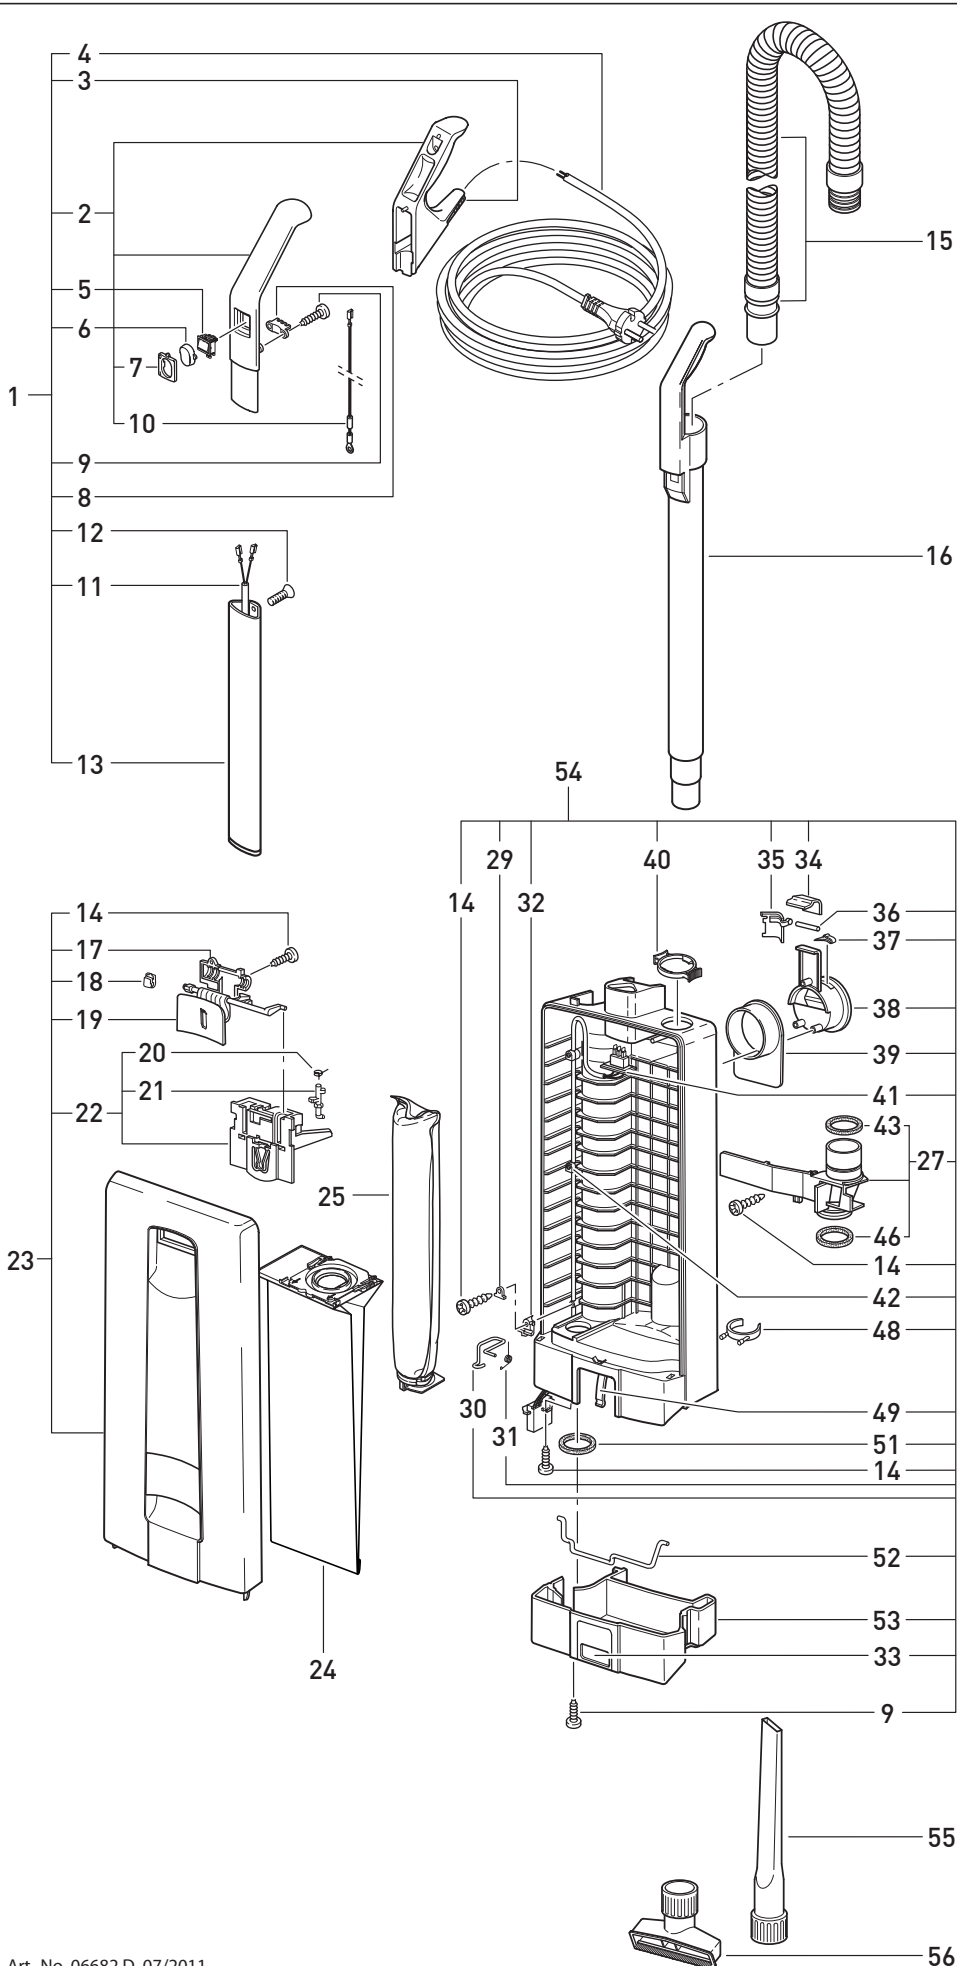

This information intended for Europe
(230 V / 240 V) only
and does not apply to North America !

SEBO AUTOMATIC XP 3

Pos.	Art.-No.	Description (ENG)
1	5626 hg	Handle compl. X, light-grey (CH)
1	5626 tk	Handle compl. X, green (CH)
1	5628 bl	Handle compl. X, blue (D)
1	5628 hg	Handle compl. light-grey (D)
1	5628 tk	Handle compl. X, green (D)
2	5296 ES	Handle grip X grey, compl.
3	5359 HE	Grommet, 10 PCS, light grey
4	5260 dg	Cable with Contour plug (EU)
4	5351 dg	Cable with CH-plug (10M)
5	05113	Switch 2-pol.
6	5160 bl	Switch cap, blue
6	5160 dg	Switch cap, dark grey
6	5160 tk	Switch cap, green
7	5161 hg	Switch cap holder
8	5162	Cable clamp
9	0103 ER	Screw C 3,9x16
10	5253-1	Wire-antistatic
11	5216 ER	Handle cable
12	0129 ER	Screw M 4x12
13	5187	Handle tube, 345 mm
14	0102 ER	Screw F 3,9x13
15	5040 sb	Hose, compl.
16	5045 hg	Extension tube, compl.
17	5803 hg	Cover
18	5319	Bag holder spring
19	5706 bl	Cover release, blue
19	5706 dg	Cover release, dark grey
19	5706 tk	Cover release, green
20	5091	Safety catch spring
21	5360	Safety catch
22	5324	Bag holder compl.
23	5800 SE	Front cover compl. light-grey/green
23	5805 SE	Front cover compl. light-grey/dark-grey
23	5808 SE	Front cover compl. light-grey/blue
24	5093 N	Dust bag /Pack 1 pcs.
25	5036 ER	Micro hygiene filter
27	5380 HG	Internal cover compl.
29	1073	Clamp
30	5208	Filter safety catch
31	5210	Return spring
32	5164	Cable clamp
33	5082 bl	Dust bag housing locking, blue
33	5082 dg	Dust bag housing locking, dark-grey
33	5082 tk	Dust bag housing locking, green
34	5098 hg	Lock catch
35	5099	Handle lock plate
36	0187	Lock pin 4h9x33,5 ST
37	5146	Stop spring
38	5145 hg	Carrying handle
39	5144 hg	Cable hook
40	5424 dg	Retaining ring
41	5217 ER	Internal cable
42	5266	Cable clamp
43	5842	Seal 54x44x6
46	5289	Seal
48	1823 hg	Attachment clip
49	5084	Spring for locking rod
51	5163	Seal
52	5083	Locking rod
53	5085 hg	Dust bag housing bumper base
54	5184 bl	Dust bag housing compl. blue
54	5184 hg	Dust bag housing compl. light grey
54	5184 tk	Dust bag housing compl. green
55	1092 JE	Crevice nozzle/L-grey
56	1491 JE	Upholstery nozzle