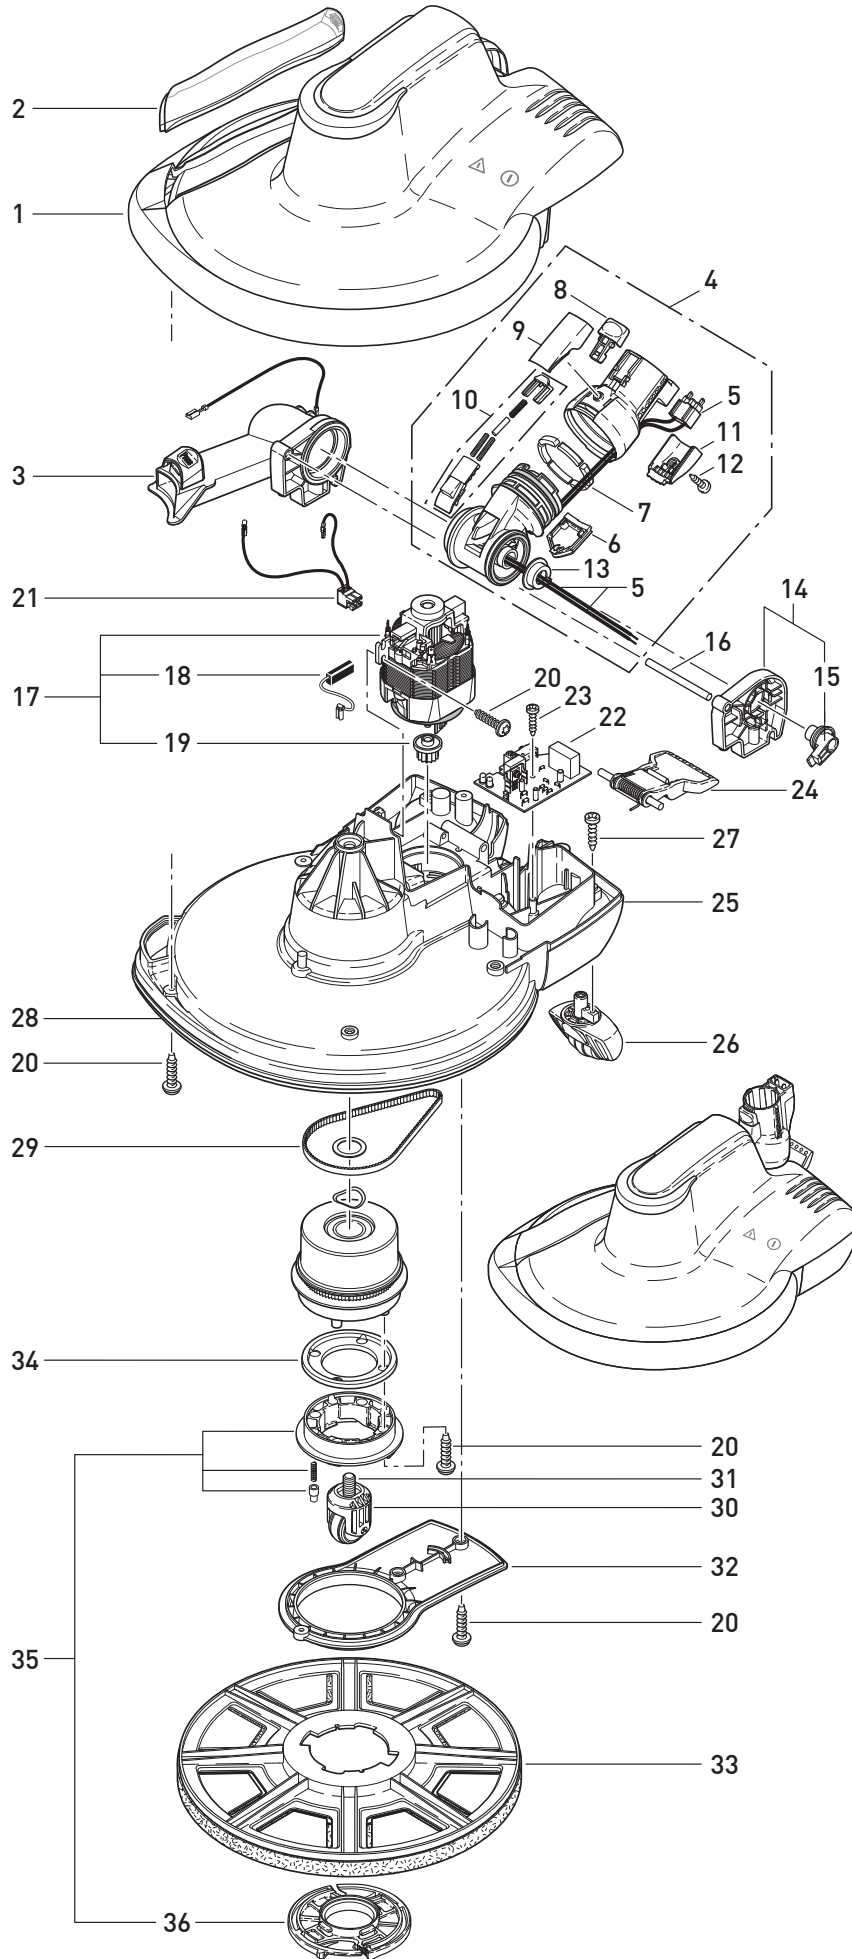

This information intended only for Europe (230 V / 240 V) and does not apply to North America !

SPARE PARTS LIST

SEBO DART 3
ULTRA HIGH SPEED

MADE IN GERMANY

Pos.	Part No.	Description
1	3204hgSE	Power head cover
2	3205 tg	Suction duct access cover
3	3258 DG	Swivel neck support
4	3226 DG	Turning swivel neck
5	0876 ER	Wiring for swivel neck
6	2947 DG	Cover
7	2950 ER	Bearing segments
8	1737 DG	Release button
9	2952 dg	Button cover
10	2945 DG	Swivel neck slide
11	2951 DG	Socket cover
12	01027 ER	Screw F3,9x9,5
13	2954	Swivel neck bearing
14	3257 ER	Swivel neck support l.h.
15	3238	Switch lever
16	2938 ER	Axle
17	3251 ER	Motor 230-240 V cpl.
18	05141 S	Pair of carbon brushes
19	3222	Motor pulley
20	01016 ER	Screw 4 x16
21	3245	Internal cable
22	3241 ER	Printed circuit board
23	01029 ER	Screw 2,9 x13
24	2937 OR	Foot pedal
25	3201 dg	Chassis
26	3254 DG	Rear castor
27	0102 ER	Screw 3,9 x13
28	3268 ER	Sealing strip
29	3221	Drive belt
30	3220 ER	Centre castor
31	01033 ER	Screw 10 x 25
32	3202 dg	Belt drive cover
33	3230ER00	SEBO Floor Pad blue
33	3230ER30	SEBO Floor Pad green
33	3286ER40	SEBO Floor Pad yellow and red
34	3219	Seal
35	3281 ER	Pad retainer cpl. with Quick-release disc
36	3280	Quick-release disc