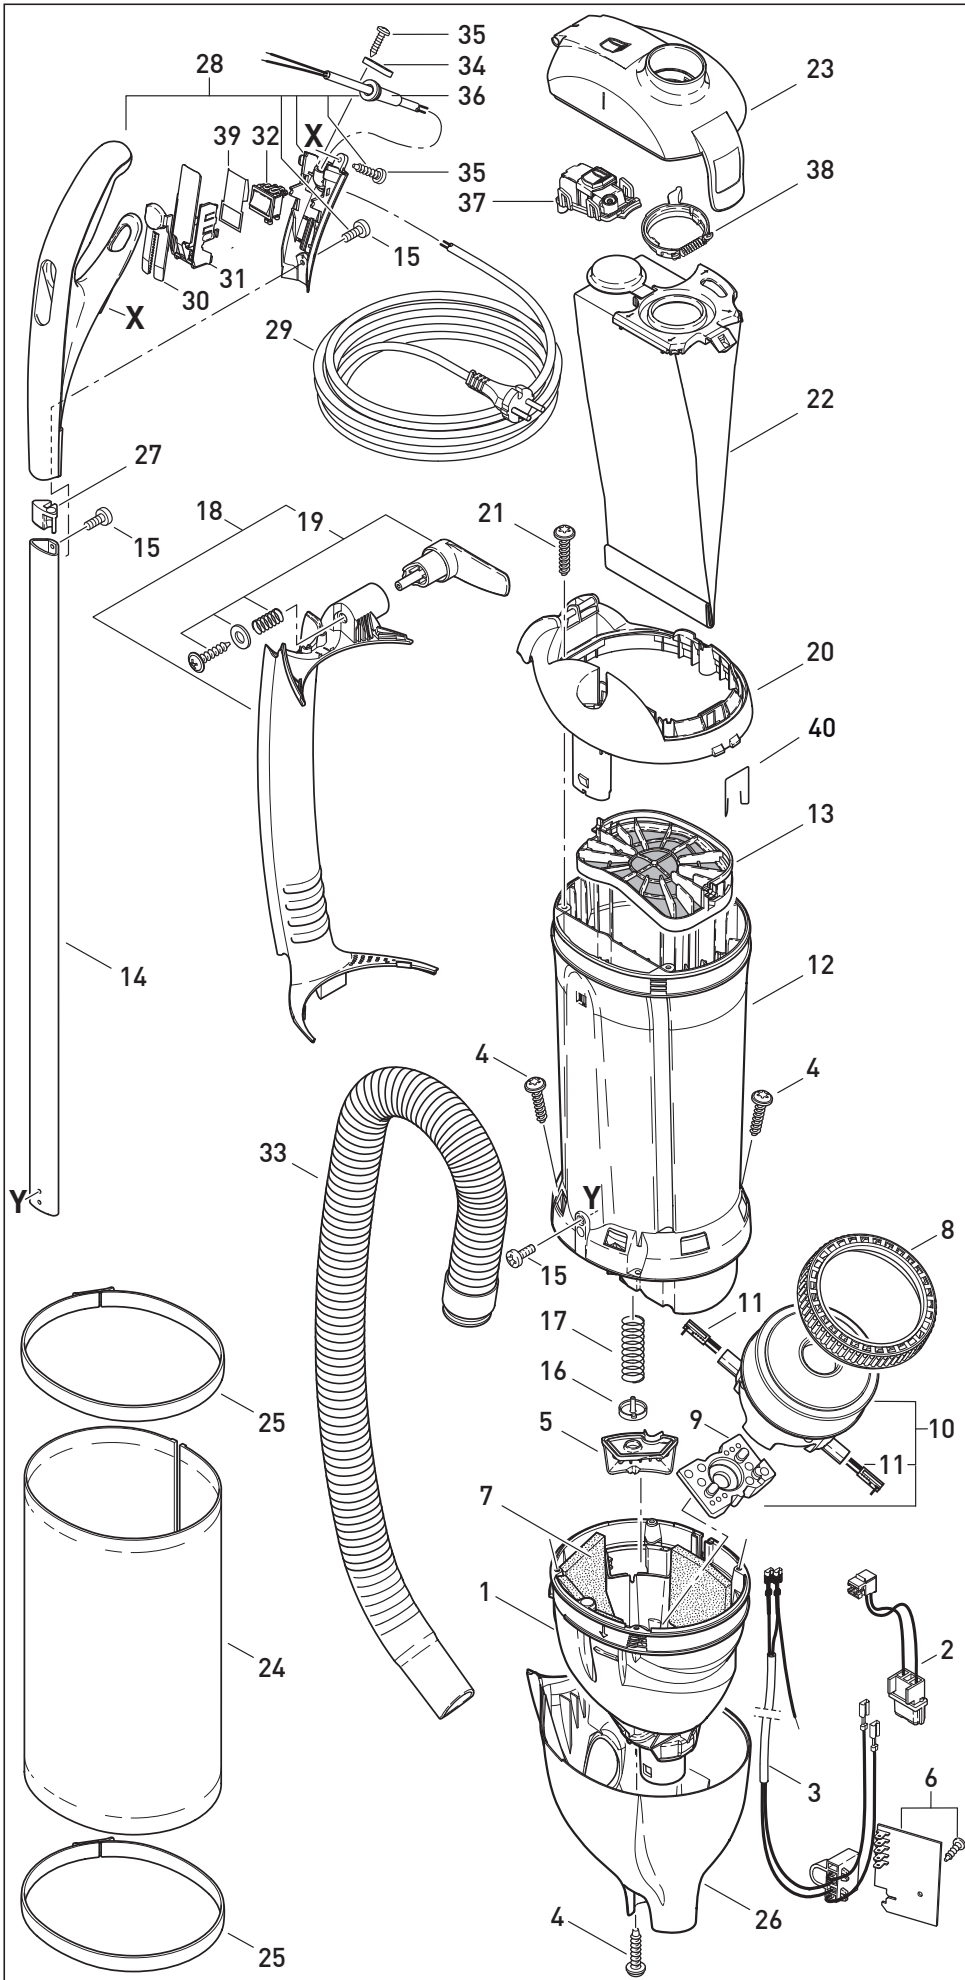

This information intended only for Europe (230 V / 240 V) and does not apply to North America !

SPARE PARTS LIST

SEBO DART 3
ULTRA HIGH SPEED

MADE IN GERMANY

Pos.	Product-Code	Description
1	7002 DG	Air duct
2	7064	Internal wiring ET
3	7070	Internal cable
4	01016ER	Screw STS 4x16-T20
5	7057 hg	Valve cover
6	7105 ER	Printed circuit board 230-240V
7	7098	Sound insulation
8	1047	VAC motor seal
10	7043 ER	VAC motor 230-240V
11	05143 S	Pair of carbon brushes
12	7143 ER	Dust bag housing
13	7012	Motor filter
14	7080 ER	Handle tube, 660 mm
15	0127 ER	Screw M 4x10K
16	7025	Valve disc
17	7028	Valve spring
18	7090 dg	Hose duct
19	7027 DG	Cable hook
20	7092 hg	Cover, Dust bag housing
21	01017ER	Screw STS 4x20-T20
22	7029	Dust bag
23	7091 hg	Filter cover
24	7015ER02	Exhaust filter
25	7017 dg	Exhaust filter clamp
26	7169 SE	Lower housing
27	7076 hg	Tube plug
28	7163 HG	Handle grip, cpl.
29	7128 dg	Cable with Contour-plug
30	7035 dg	Sliding button
31	7073 hg	Handle frame
32	05138	Rocker switch, 2-pol.
33	7050 sb	Hose duct
34	1030 UL	Cable clamp
35	0103 ER	Screw C 3,9x16
36	1035 dg	Cable grommet
37	7094 ER	Filterindicator, cpl.
38	7018 OR	Retaining ring cpl.
39	7142	Protection film
40	7024	Spring